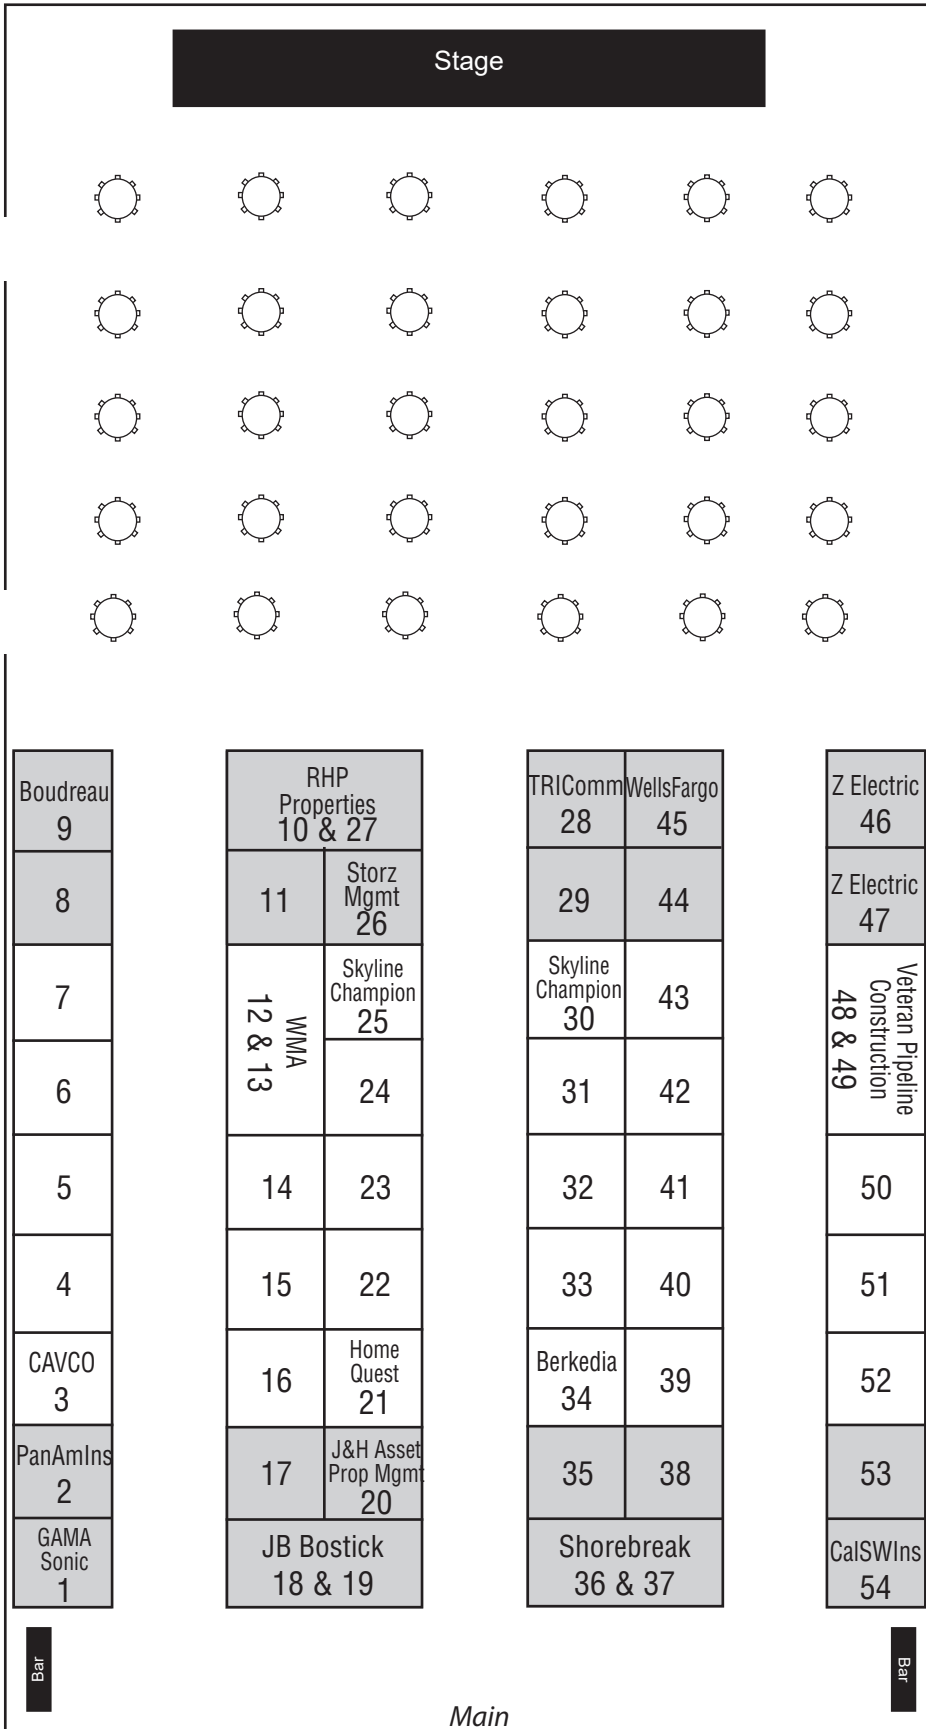

2021 WMA Convention & Expo

Tuscany Ballroom | Peppermill Hotel Spa Casino | October 12 – 13
(map not to scale)

WMA Gratefully Acknowledges its 2021 MAJOR SPONSORS

PLATINUM

- California Southwestern Insurance Agency
- JB Bostick Company, Inc.
- Pan American Insurance Agency, Inc.
- RHP Properties, Inc.
- Shorebreak Energy
- Skyline Champion Homes
- Veteran Pipeline Construction
- Z Electric Wireworks, Inc.